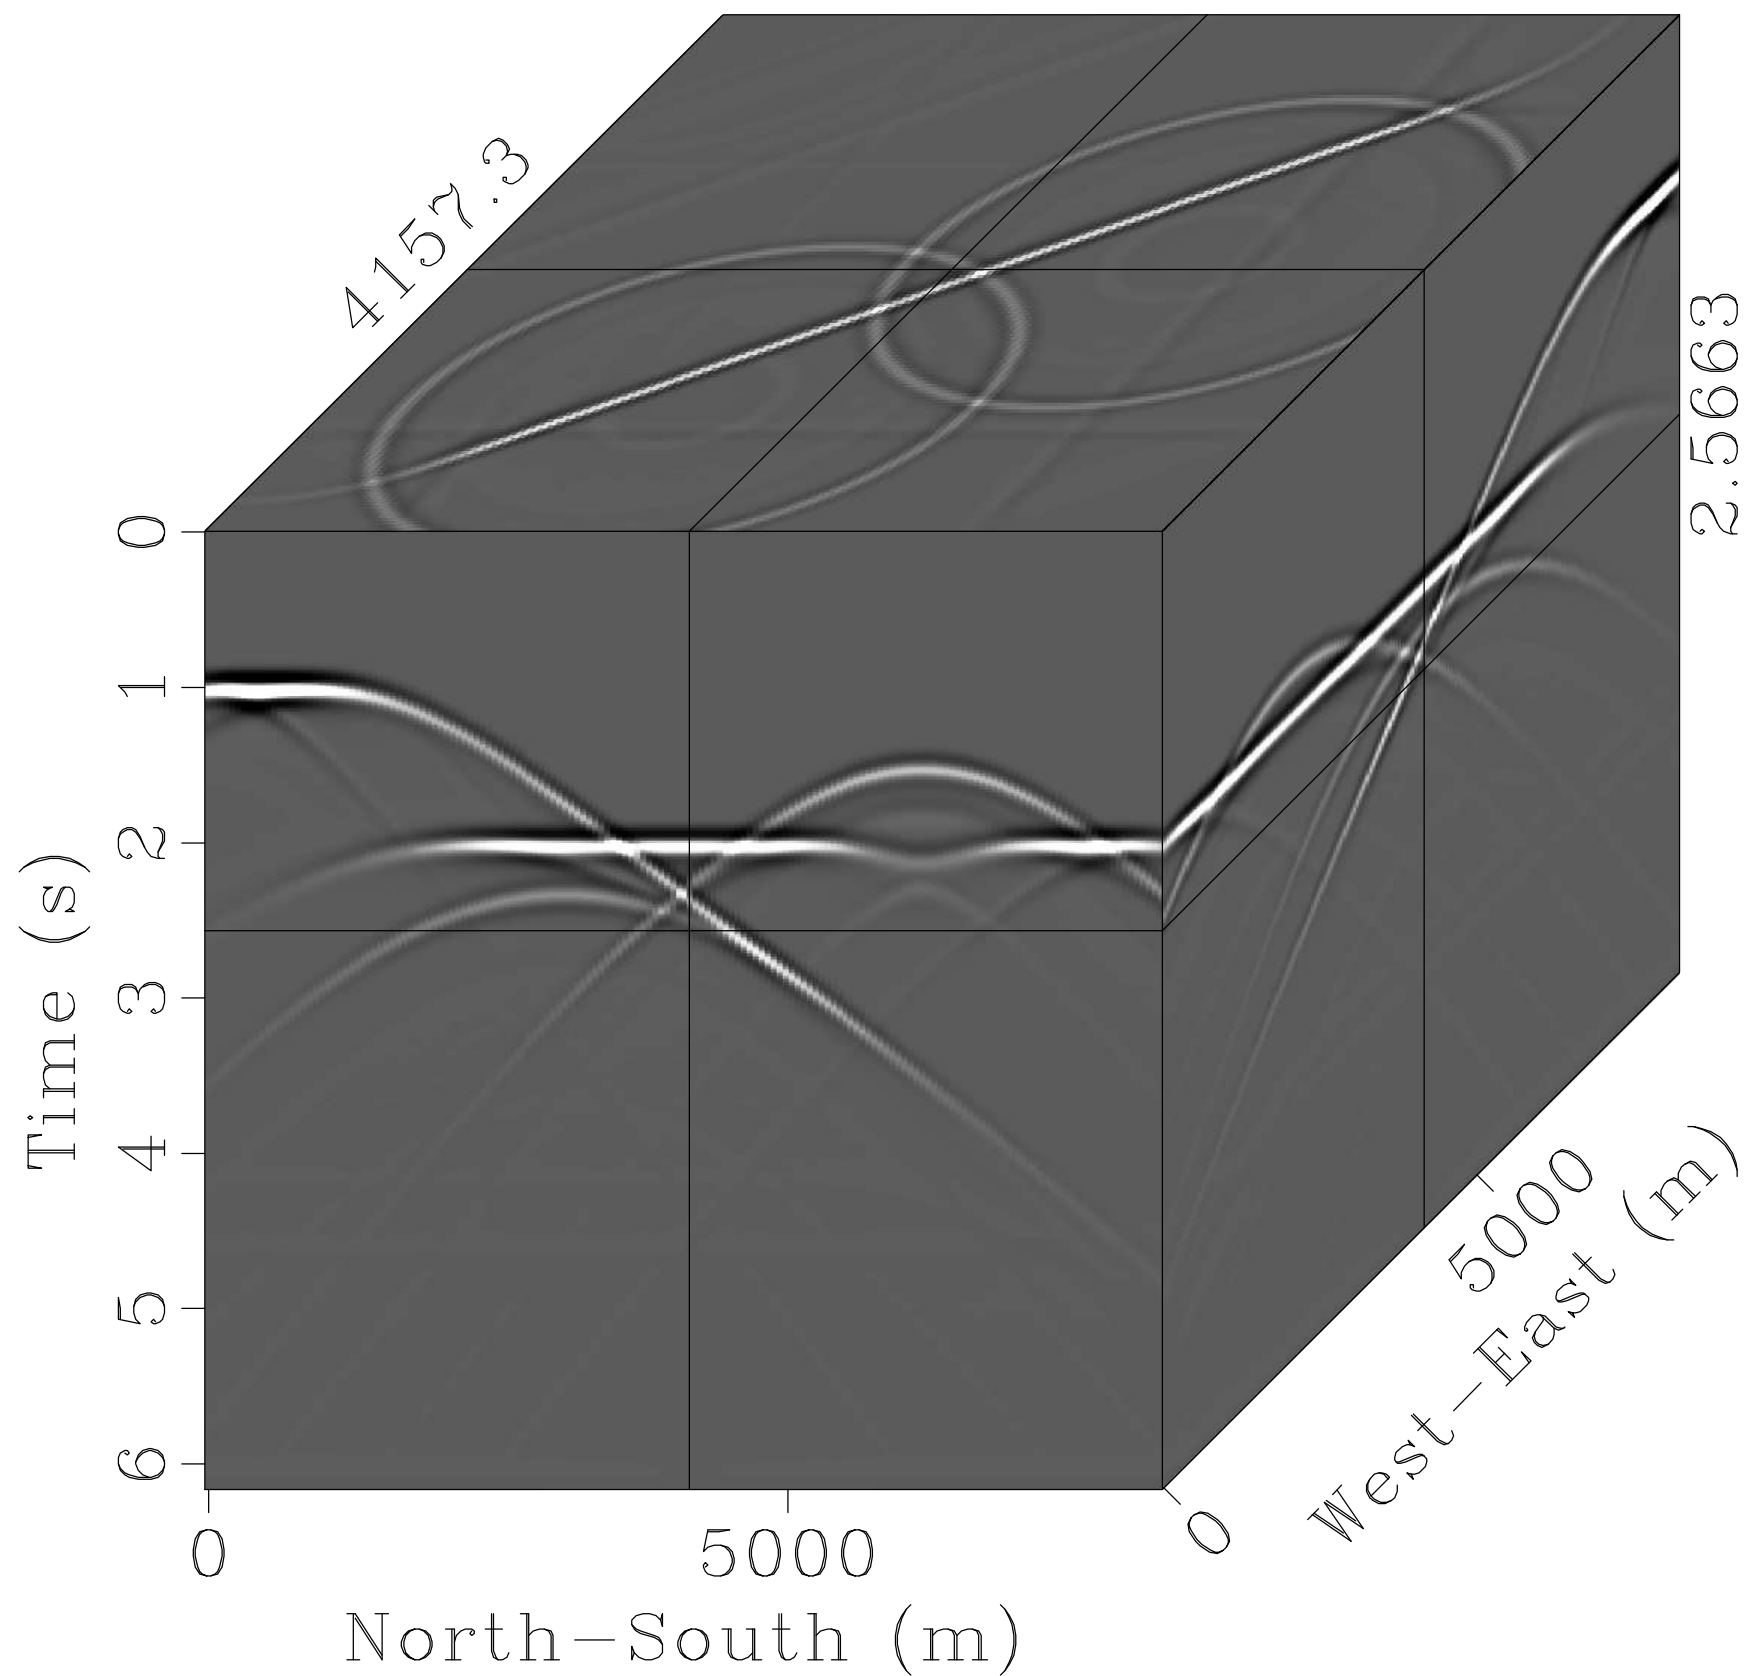

Zero Offset

4157.3

4157.3

2.5663

0
1
2
3
4
5
6

North-South (m)

0
5000
West-East (m)