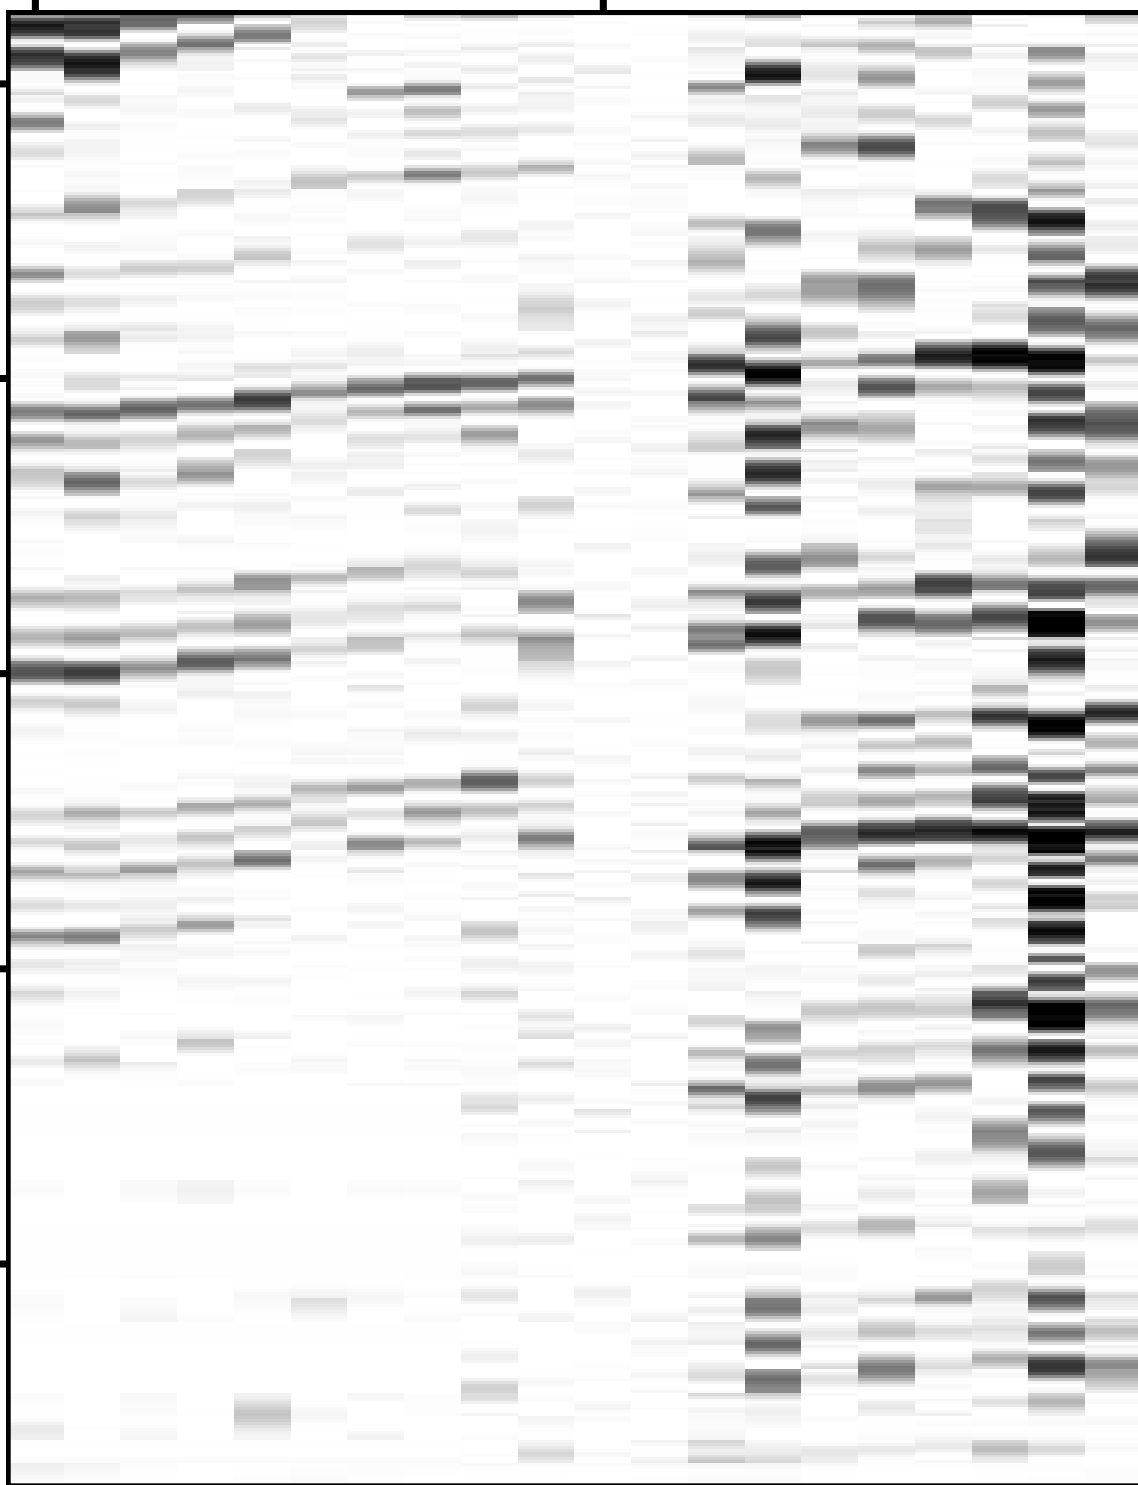

Offset (km)

-1.5

-1

1.8

2

2.2

2.4

2.6

Time (s)

Zoomed A (fl=10 Hz)