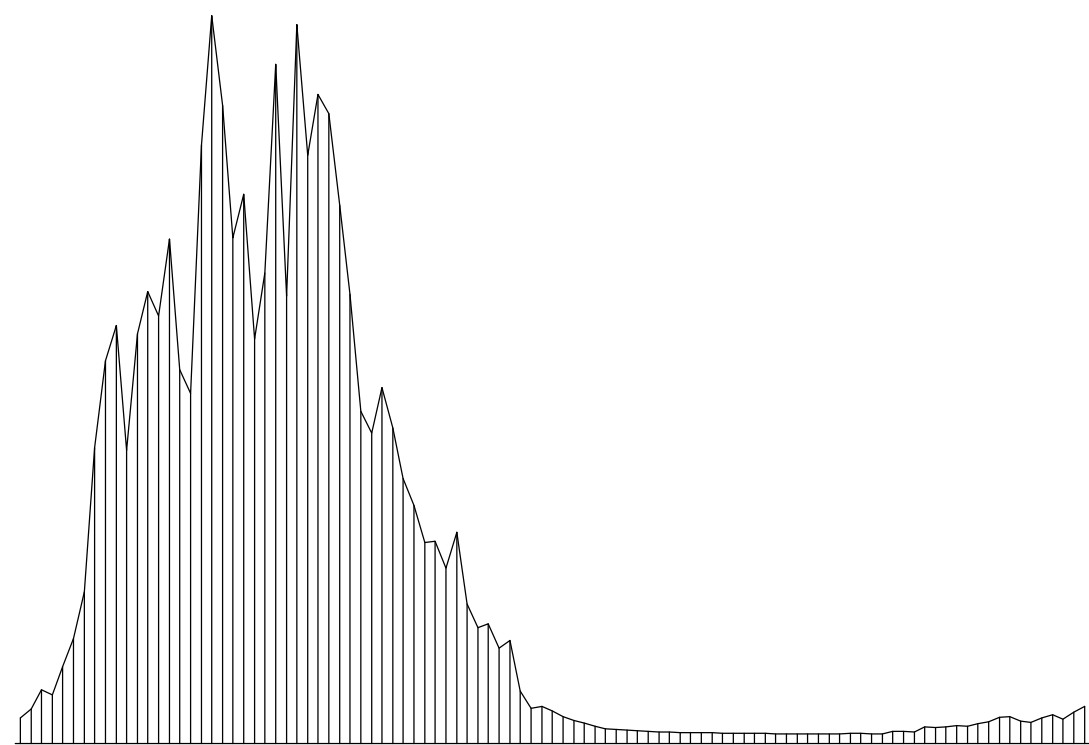

model

recon

0 20 40 60 80 100 120

Frequency (Hz)