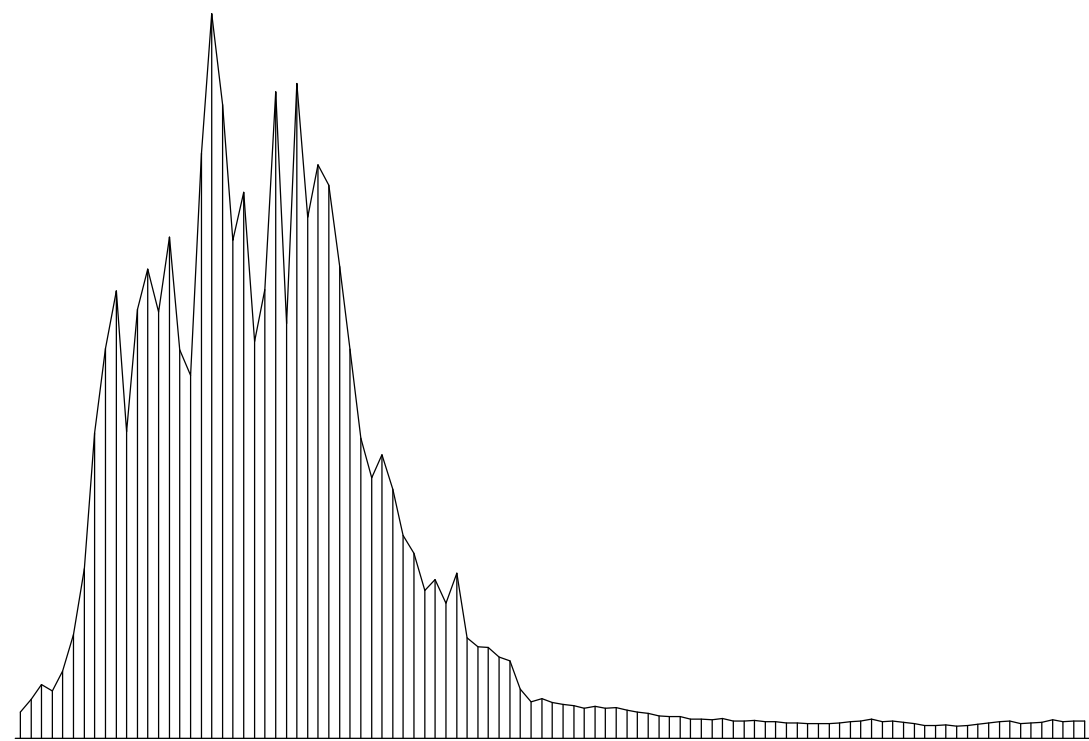

model

recon

0 20 40 60 80 100 120

Frequency (Hz)