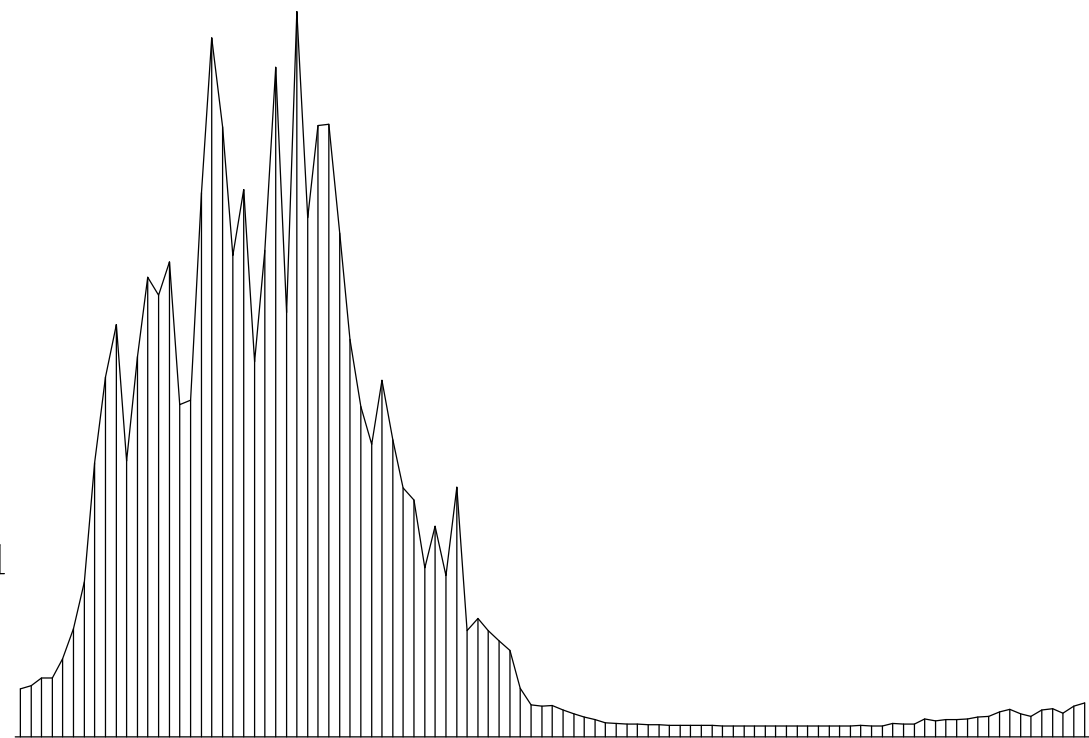

model

recon

0 20 40 60 80 100 120

Frequency (Hz)